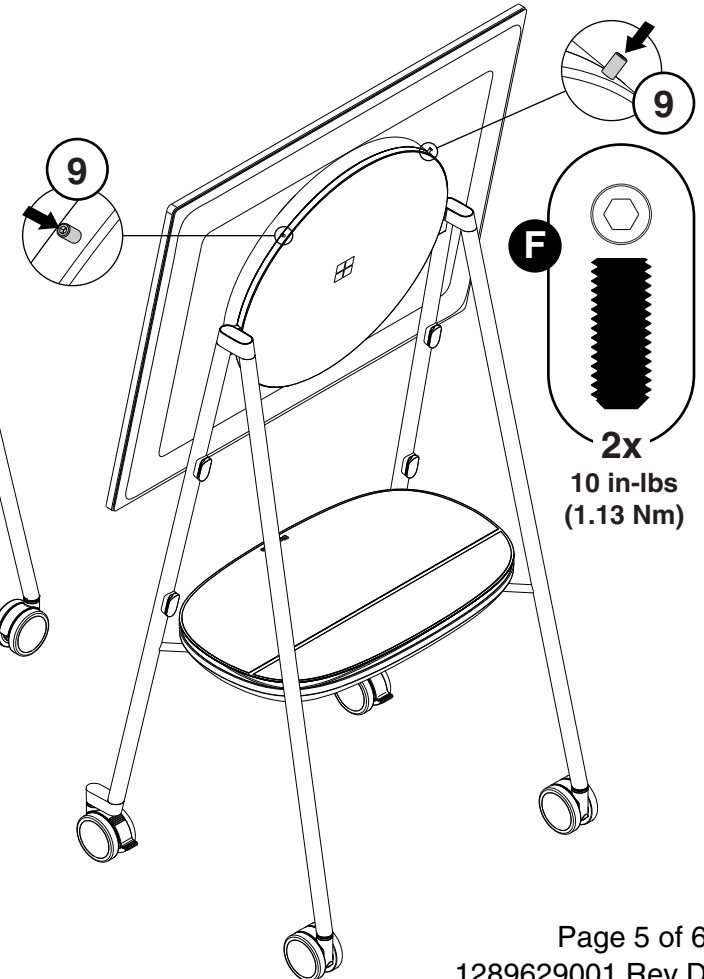

© 2019 Steelcase Inc.
Grand Rapids, MI 49501
U.S.A.

Printed in U.S.A.

1289629001

Hardware Package - Bag Color: Pink

Hardware Package - Bag Color: Clear

Hardware Package - Bag Color: Blue

Hardware Package - Bag Color: Clear

Hardware Package - Bag Color: Blue

2x
10 in-lbs
(1.13 Nm)