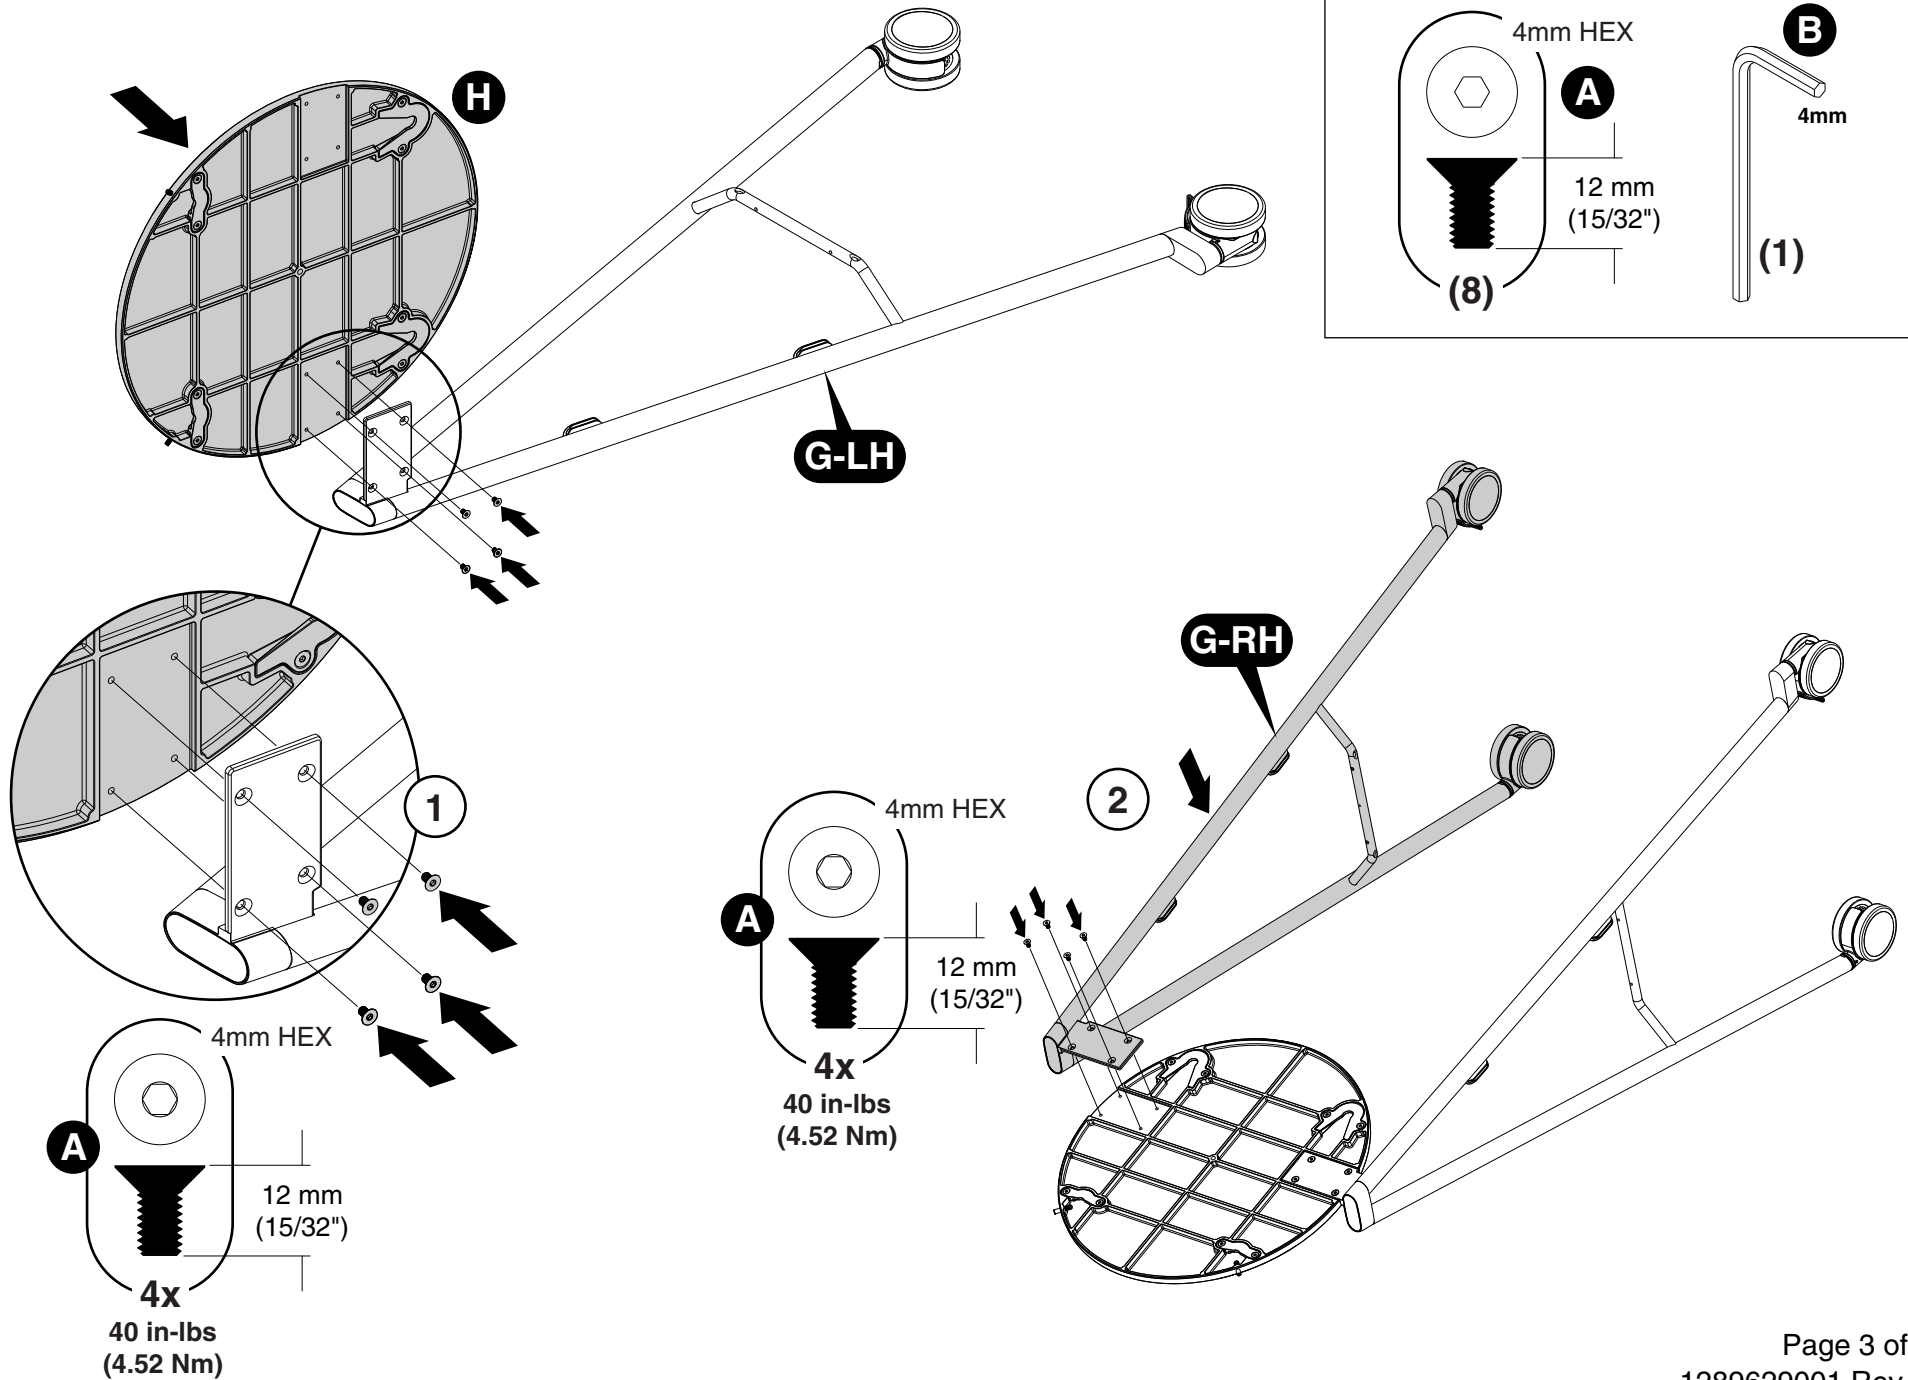

© 2019 Steelcase Inc.
Grand Rapids, MI 49501
U.S.A.

Printed in U.S.A.

1289629001

Hardware Package - Bag Color: Pink

Hardware Package - Bag Color: Clear

Hardware Package - Bag Color: Blue

Hardware Package - Bag Color: Clear

Hardware Package - Bag Color: Blue

2x
10 in-lbs
(1.13 Nm)