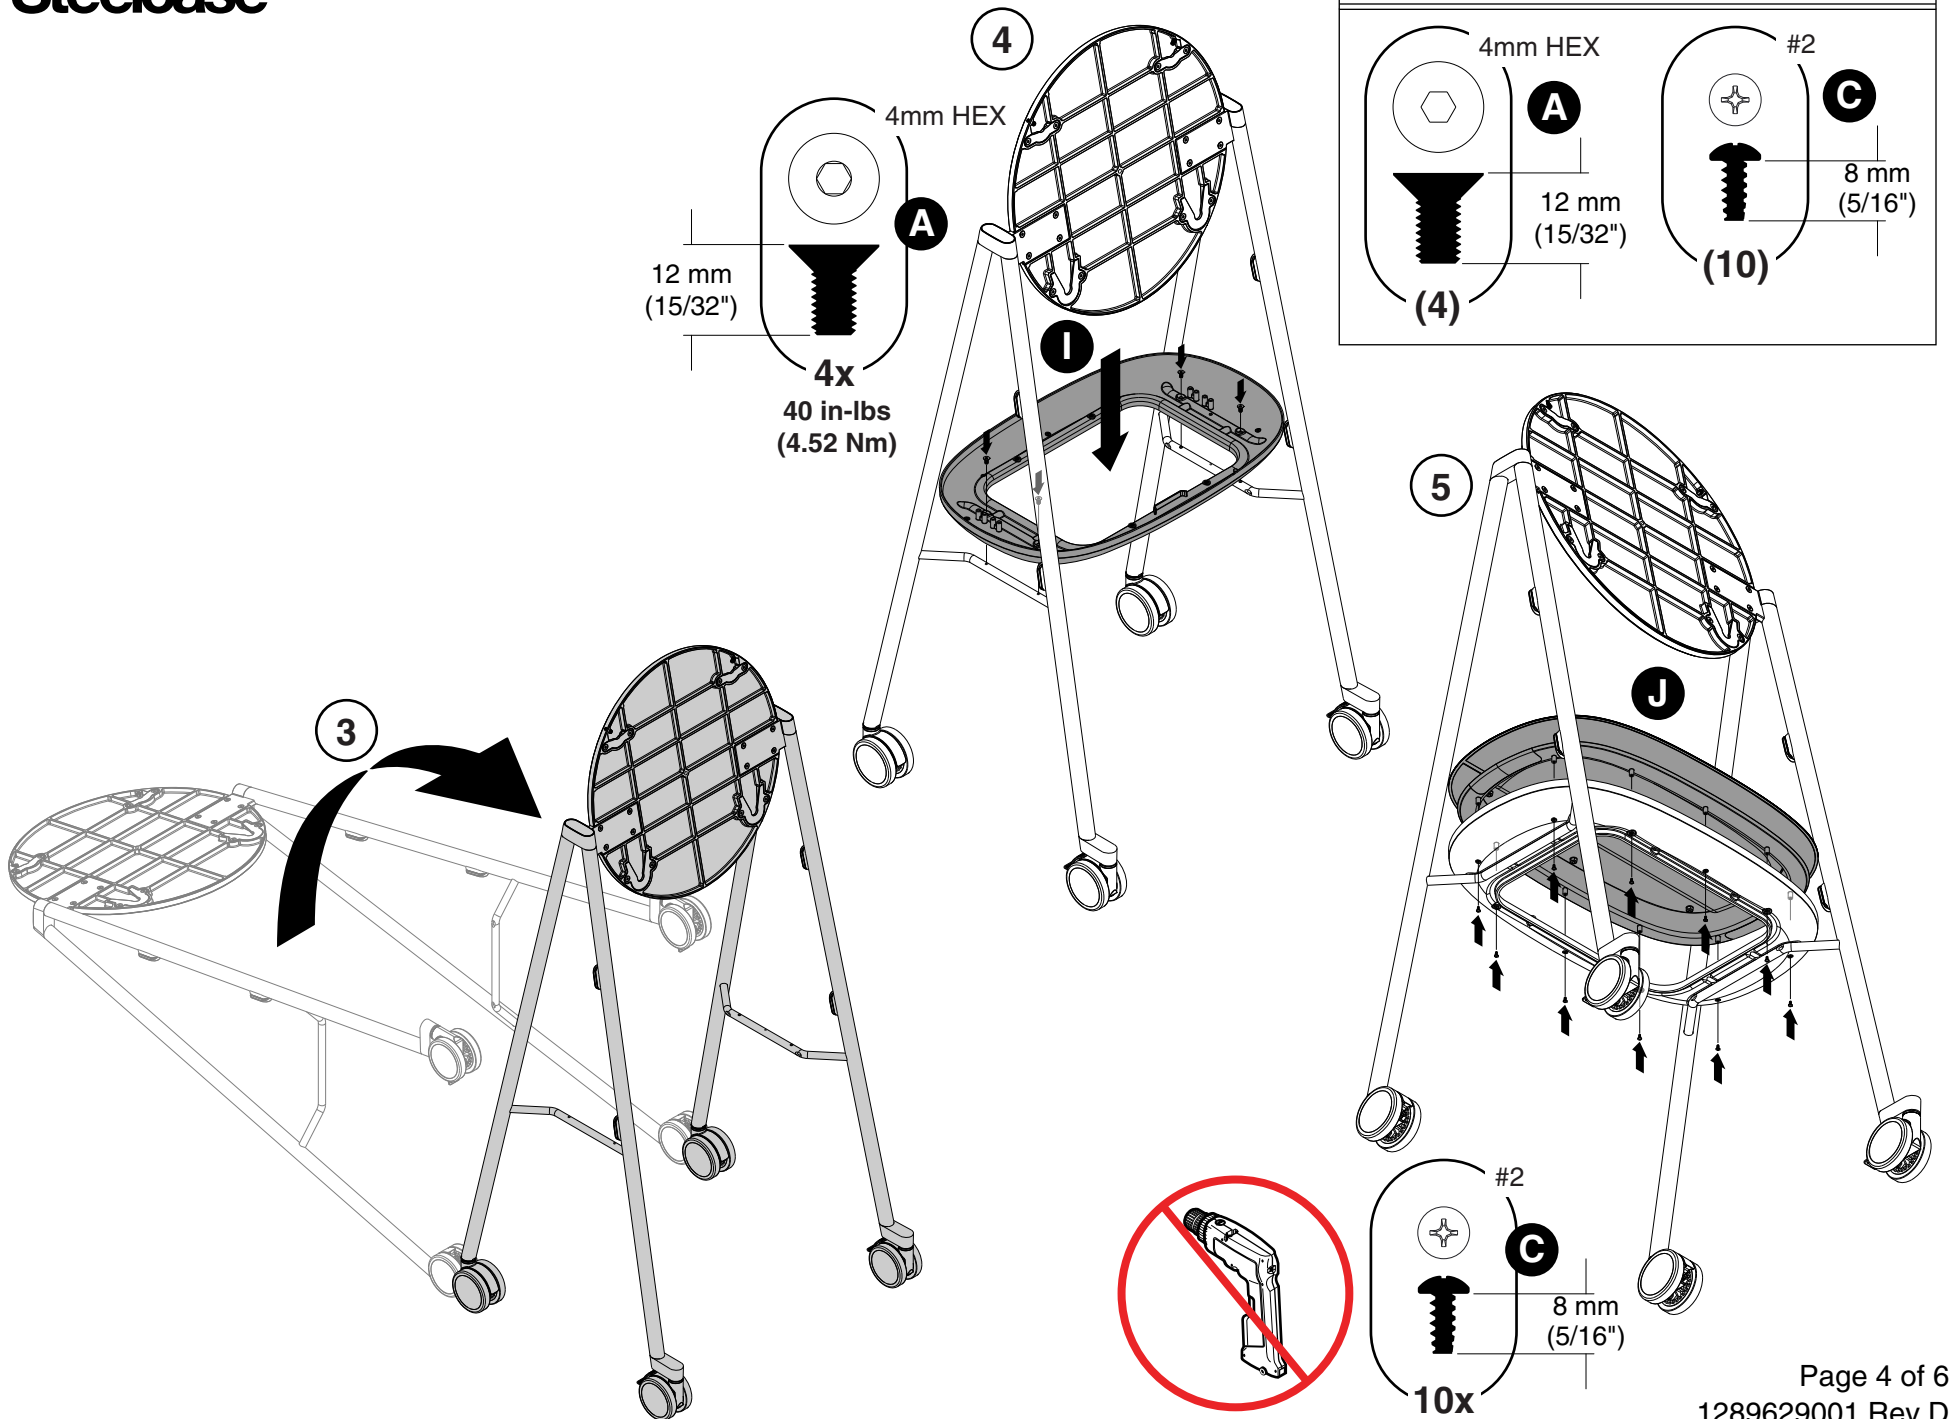

© 2019 Steelcase Inc.
Grand Rapids, MI 49501
U.S.A.

Printed in U.S.A.

1289629001

Hardware Package - Bag Color: Pink

Hardware Package - Bag Color: Clear

Hardware Package - Bag Color: Blue

Hardware Package - Bag Color: Clear

Hardware Package - Bag Color: Blue

2x
10 in-lbs
(1.13 Nm)