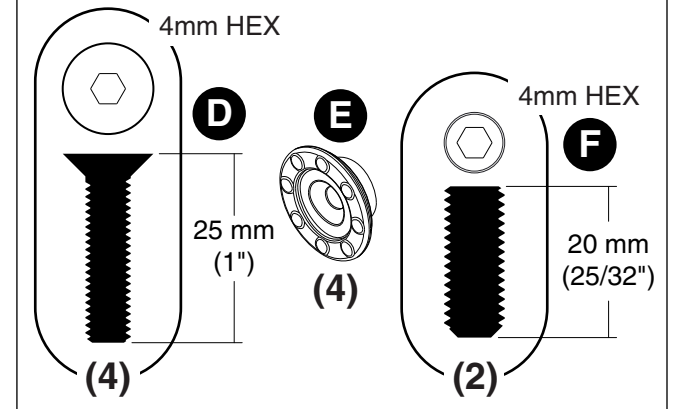

© 2019 Steelcase Inc.
Grand Rapids, MI 49501
U.S.A.

Printed in U.S.A.

1289629001

Hardware Package - Bag Color: Pink

Hardware Package - Bag Color: Clear

Hardware Package - Bag Color: Blue

Hardware Package - Bag Color: Clear

Hardware Package - Bag Color: Blue

2x
10 in-lbs
(1.13 Nm)