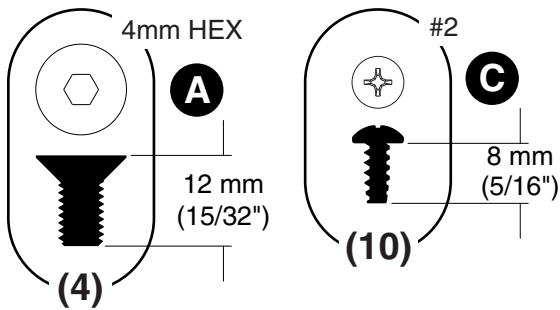

© 2019 Steelcase Inc.
Grand Rapids, MI 49501
U.S.A.

Printed in U.S.A.

1289629001

Hardware Package - Bag Color: Pink

Hardware Package - Bag Color: Clear

Hardware Package - Bag Color: Blue

Hardware Package - Bag Color: Clear

Hardware Package - Bag Color: Blue

2x
10 in-lbs
(1.13 Nm)