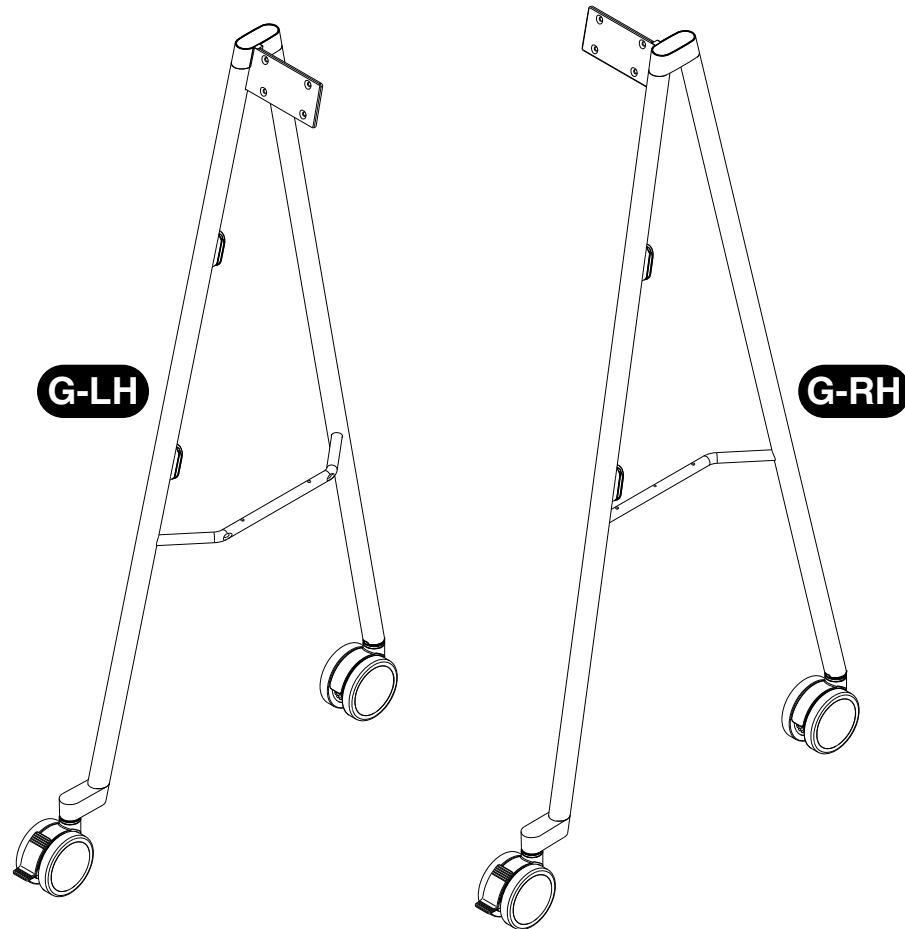

© 2019 Steelcase Inc.
Grand Rapids, MI 49501
U.S.A.

Printed in U.S.A.

1289629001

Hardware Package - Bag Color: Pink

Hardware Package - Bag Color: Clear

Hardware Package - Bag Color: Blue

Hardware Package - Bag Color: Clear

Hardware Package - Bag Color: Blue

2x
10 in-lbs
(1.13 Nm)