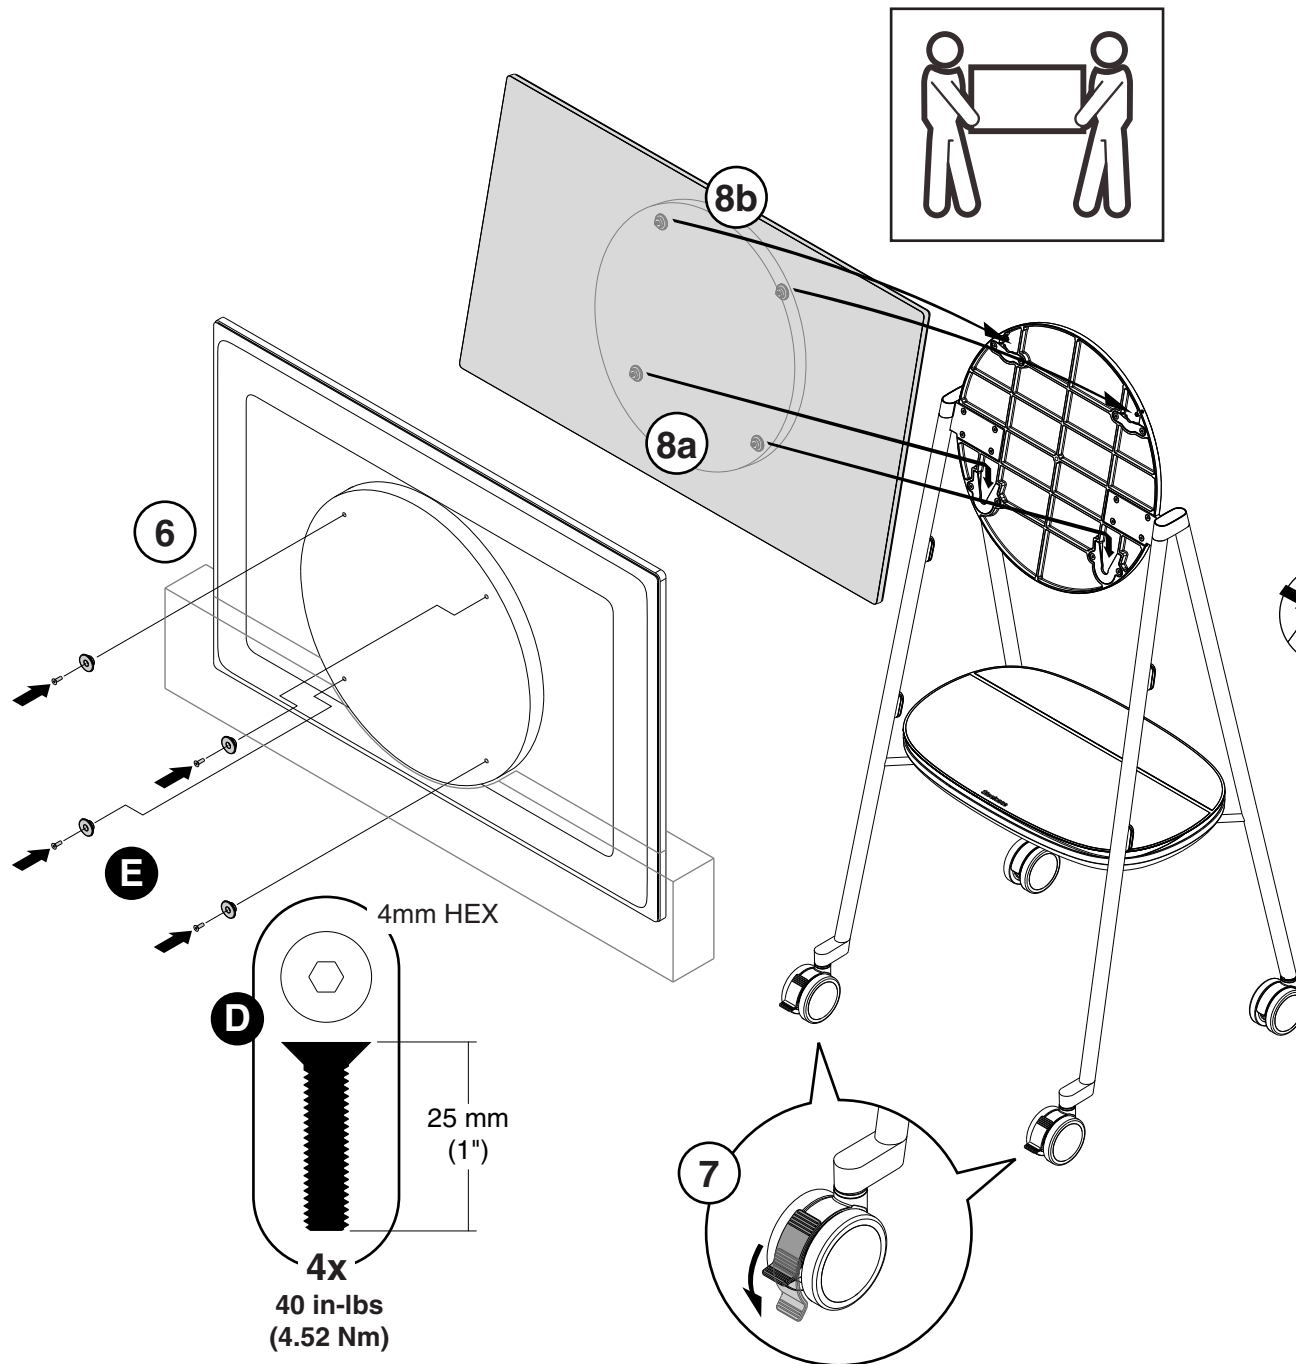

© 2019 Steelcase Inc.
Grand Rapids, MI 49501
U.S.A.

Printed in U.S.A.

1289629001

Hardware Package - Bag Color: Pink

Hardware Package - Bag Color: Clear

Hardware Package - Bag Color: Blue

Hardware Package - Bag Color: Clear

Hardware Package - Bag Color: Blue

2x
10 in-lbs
(1.13 Nm)