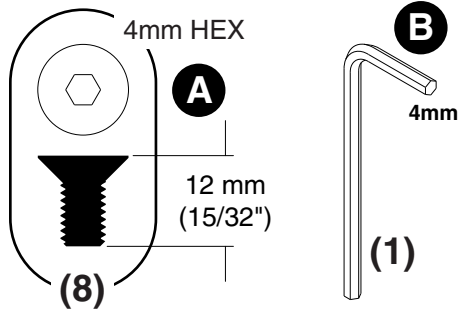

Hardware Package - Bag Color: Pink