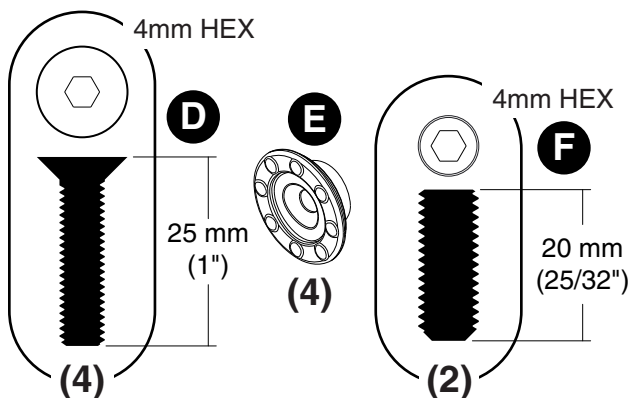

© 2019 Steelcase Inc.
Grand Rapids, MI 49501
U.S.A.

Printed in U.S.A.

1289629001

Hardware Package - Bag Color: Pink

Hardware Package - Bag Color: Clear

Hardware Package - Bag Color: Blue

Hardware Package - Bag Color: Clear

Hardware Package - Bag Color: Blue

2x
10 in-lbs
(1.13 Nm)