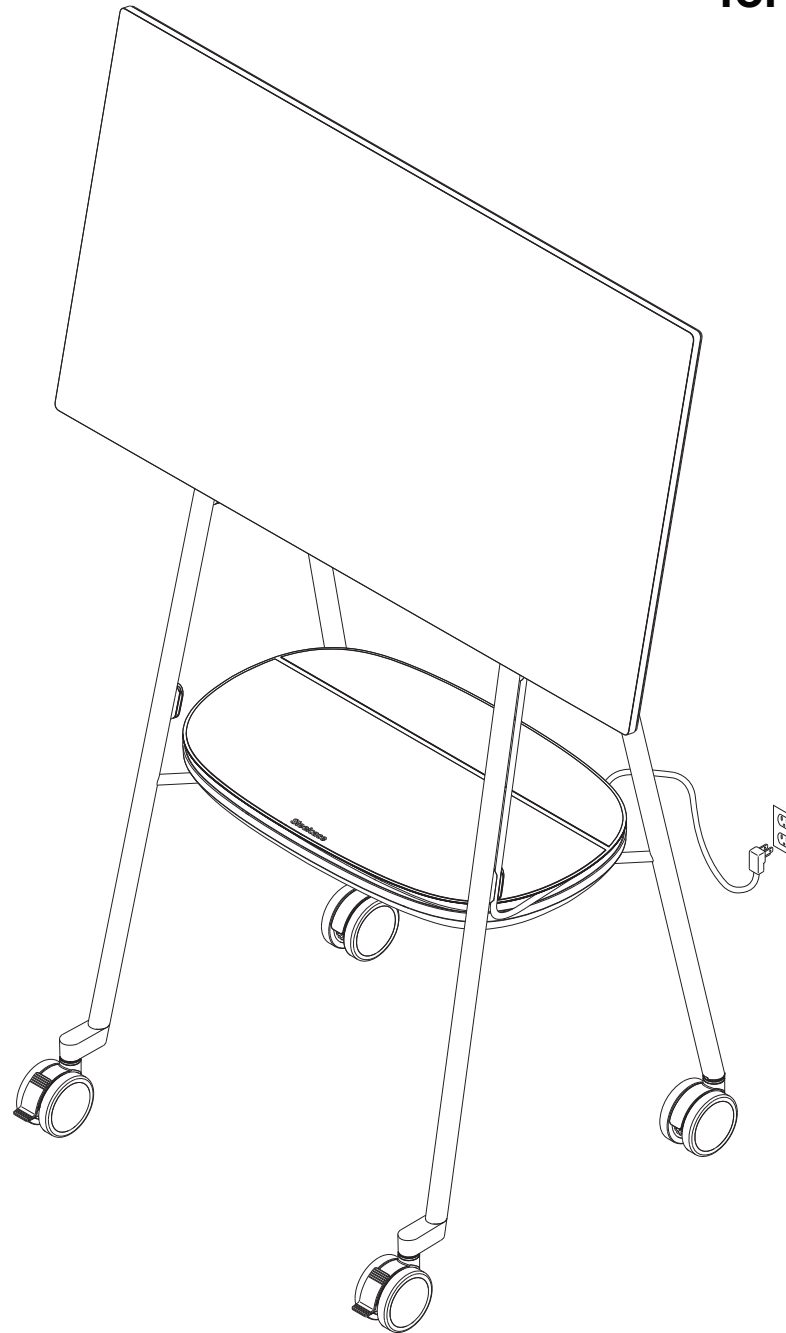

Roam™ Mobile Stand for Microsoft Surface Hub 2 with and without Battery

Table of Contents:	Pages
Roam Mobile Stand	3 through 8
Roam Mobile Stand with APC™ Charge Mobile Battery	9 through 16

1289629001

If you have a problem, question, or request, call Steelcase Line 1 at **888.STEELCASE** (888.783.3522) for immediate action by people who want to help you.